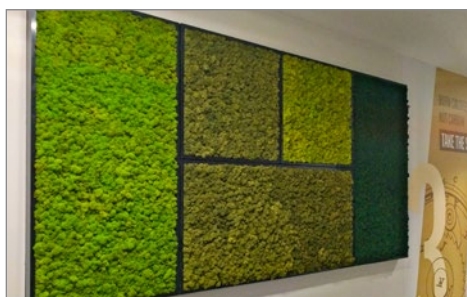

Moss Wall Art

Moss Walls Are Easy to Install And Change

Moss Walls Art from Botanicus

In Architecture, biophilic design is a sustainable design strategy that suggests an instinctive bond between human beings with the natural environment from which we evolved. Our modular Moss Walls are our most recent contribution to this design strategy. Using lightweight, fire-resistant* frames that mount easily on walls, and filling the frames with biophilic, natural materials, Moss Walls allow for an infinite number of design possibilities. Beautiful, sustainable, natural materials are featured. The two part patent pending frames snap on and off, and the frame contents can be changed. Choose from 3 frame* colors and 4 sizes including the Moss Mini squares. Panels choices are 6 moss colors offered in reindeer and sustainably harvested pole moss or long moss. There is an option of including living plants as wall art. The bark panels are in sustainable poplar, upcycled coconut bark, mangium tree branches, or tugbak tree branches. Light stone panels are available in 2 colors and fit perfectly into our Moss Wall system.

Acoustical Reindeer Moss Panels

Our acoustical moss panels are made from preserved Reindeer moss that grows in Northern European forests. Harvesting is done by hand, with respect for the plant and its surroundings. A specific cutting technique insures the perfect renewing of the plant. The vegetal preservation is completed without the addition of any toxic or dangerous chemicals. A food coloring agent is used to dye the plant using a proprietary method that insures long lasting color stability. Reindeer moss lichen has been used successfully